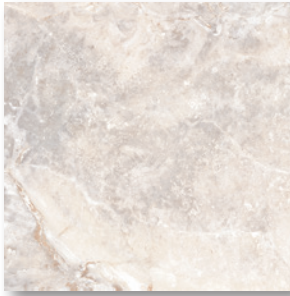

CAESAR RAPOLANO

3-Piece Porcelain Tile Series

H.D.I.T.
HI-DEFINITION
INKJET TECHNOLOGY

FIELD TILE

Crema

Perla

Shown: Crema 18x18, 9x18 and 9x9

SPECIFICATIONS

V3

SIZES

18x18, 9x18 and 9x9 available in one box. Sizes not sold separately.

3x18 Floor Bullnose
(not to scale)

Many pattern options are available for this series (examples above not shown to scale). Please dry lay prior to installation. Use constitutes acceptance.