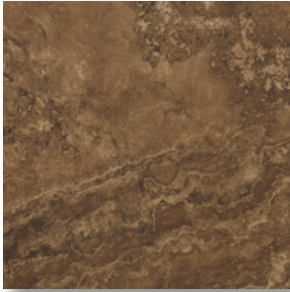

FIELD TILE

Darwin's Lava

Evening Shore

Mountain Mist

Tortuga Beach

Mosaic (Tortuga Beach shown)

Shown: Tortuga Beach 20x20 Floor

SPECIFICATIONS

Application	Floor
Visual	Rustic Stone
Type	H.D.I.T. Porcelain
Slip Resistance	ADA/OSHA
PEI Rating	4
Frost Resistance	Yes
Shade Variation	Moderate/High

V3

SIZES

20x20 Floor

13x13 Floor

2x2 Mosaic
13x13 Sheet

6x6*

3x13 Floor Bullnose

* Square edge, cut-to-size.