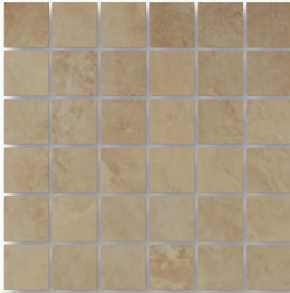

## FIELD TILE

Beige

Ivory

Mixed Mosaic

Shown: Ivory 20X20

### SPECIFICATIONS

Application	Floor & Wall
Visual	Honed Stone
Type	Porcelain
Slip Resistance	OSHA
PEI Rating	4
Frost Resistance	Yes
Shade Variation	Slight/Medium

V2

### SIZES

20x20 Floor

12x12 Floor

2x2 Mixed Mosaic 12x12 Sheet

8x12 Wall

3x12 Floor/Wall Bullnose