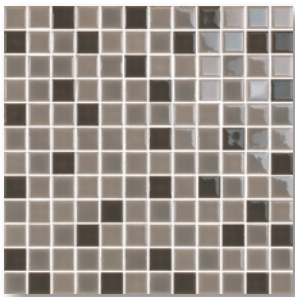

FIELD TILE

Alabaster

Cafe

Cotton

Nautilus

Pearl

Pumice

Straw

Mixed Mosaic
Pearl/Cafe/Nautilus

Mixed Mosaic
Pearl/Cafe/Cotton/Pumice

Mixed Mosaic
Nautilus/Alabaster/Straw

Shown: Cafe 4x16, Cafe 3x6

SPECIFICATIONS

Application	Wall
Visual	Fume or "Subway"
Type	Ceramic
Slip Resistance	Not rated
PEI Rating	N/A
Frost Resistance	No
Shade Variation	Slight/Medium

V2

SIZES

4x16 Wall

3x6 Wall

1x1 Mixed Mosaic
12x12 sheet

1/4x8 Pencil Bullnose

Note: Wall use only. Not rated for floor use.