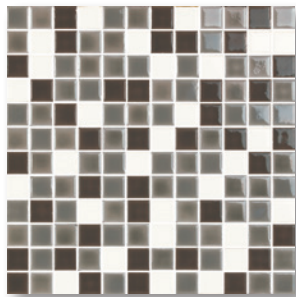

FIELD TILE

Alabaster

Cafe

Cotton

Nautilus

Pearl

Pumice

Straw

Mixed Mosaic
Pearl/Cafe/Nautilus

Mixed Mosaic
Pearl/Cafe/Cotton/Pumice

Mixed Mosaic
Nautilus/Alabaster/Straw

Shown: Cafe 4x16, Cafe 3x6

SPECIFICATIONS

Application	Wall
Visual	Fume or "Subway"
Type	Ceramic
Slip Resistance	Not rated
PEI Rating	N/A
Frost Resistance	No
Shade Variation	Slight/Medium