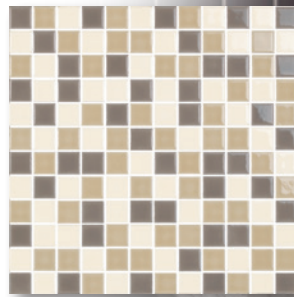

FIELD TILE

Alabaster

Cafe

Cotton

Nautilus

Pearl

Pumice

Straw

Mixed Mosaic
Pearl/Cafe/Nautilus

Mixed Mosaic
Pearl/Cafe/Cotton/Pumice

Mixed Mosaic
Nautilus/Alabaster/Straw

Shown: Cafe 4x16, Cafe 3x6

SPECIFICATIONS

Application	Wall
Visual	Fume or "Subway"
Type	Ceramic
Slip Resistance	Not rated
PEI Rating	N/A
Frost Resistance	No
Shade Variation	Slight/Medium