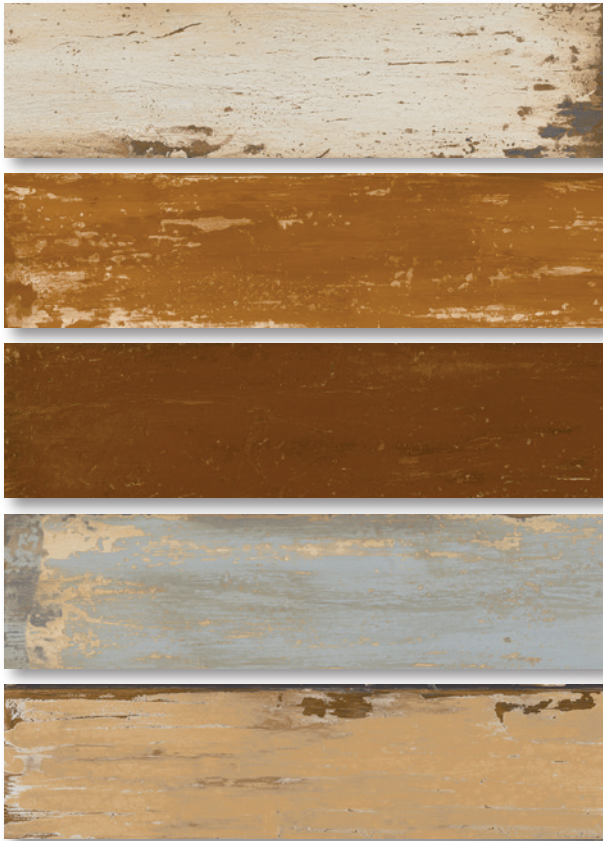

## FIELD TILE

Marvel Series

**Please Note:** Each color shade of the Marvel series comes in the same box. Shades cannot be sold separately for this is a one color series.

Shown: Grigio 8x48

### SPECIFICATIONS

Application	Floor
Visual	Rustic Painted Wood
Type	H.D.I.T. Porcelain
Slip Resistance	ADA/OSHA
PEI Rating	4
Frost Resistance	Yes
Shade Variation	Random/Extreme

V4